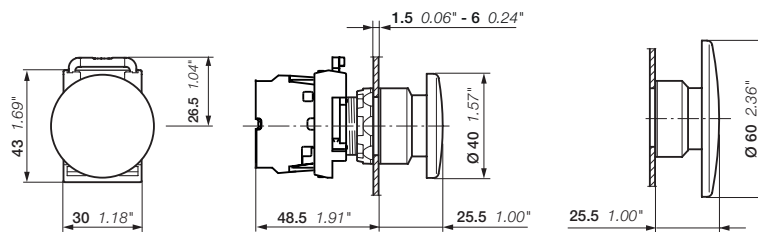

#### Non illuminated

| Operator       | Type     | Order code      | Pkg qty | Weight (1 pce) kg |
|----------------|----------|-----------------|---------|-------------------|
| <b>Ø 40 mm</b> |          |                 |         |                   |
| ● Red          | MPM1-10R | 1SFA611124R1001 | 10      | 0.018             |
| ● Green        | MPM1-10G | 1SFA611124R1002 | 10      | 0.018             |
| ● Yellow       | MPM1-10Y | 1SFA611124R1003 | 10      | 0.018             |
| ● Black        | MPM1-10B | 1SFA611124R1006 | 10      | 0.018             |
| <b>Ø 60 mm</b> |          |                 |         |                   |
| ● Red          | MPM2-10R | 1SFA611125R1001 | 10      | 0.020             |
| ● Yellow       | MPM2-10Y | 1SFA611125R1003 | 10      | 0.020             |
| ● Black        | MPM2-10B | 1SFA611125R1006 | 10      | 0.020             |

#### Illuminated

| Operator       | Type     | Order code      | Pkg qty | Weight (1 pce) kg |
|----------------|----------|-----------------|---------|-------------------|
| <b>Ø 40 mm</b> |          |                 |         |                   |
| ● Red          | MPM1-11R | 1SFA611124R1101 | 10      | 0.018             |
| ● Green        | MPM1-11G | 1SFA611124R1102 | 10      | 0.018             |
| ● Yellow       | MPM1-11Y | 1SFA611124R1103 | 10      | 0.018             |
| <b>Ø 60 mm</b> |          |                 |         |                   |
| ● Red          | MPM2-11R | 1SFA611125R1101 | 10      | 0.020             |
| ● Yellow       | MPM2-11Y | 1SFA611125R1103 | 10      | 0.020             |